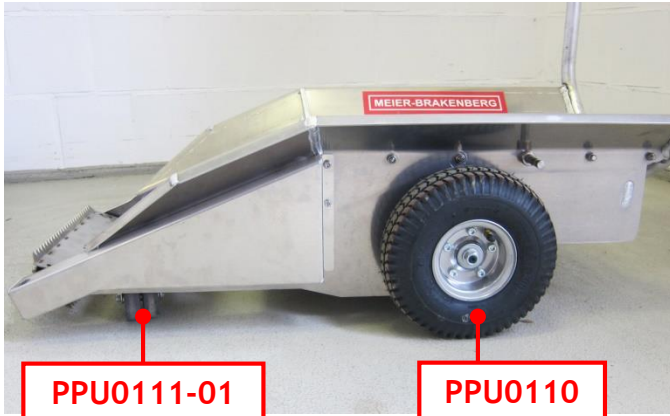

Ideen aus der Praxis!

MEIER-BRAKENBERG

Einweichanlagen
Hochdruckreiniger
Tierwaagen

Parts list Porky's Pick Up -

Both models Porky's Pick Up - same layout at control panel and battery package:

Item	Item No.	Description		
	ELPPU0032	Key Switch, On / OFF, removable		
	ELPPU0079	Battery Indicator, 10 segment LED display (charge level indicator)		
	ELPPU0030-98	Slide potentiometer (travel motor - speed) with connection material for controls PPU		
	PPU0151	Rocker switch (roller motor) with connection materials for controls PPU		

Ideen aus der Praxis!

MEIER-BRAKENBERG

Einweichanlagen
Hochdruckreiniger
Tierwaagen

Parts list Porky's Pick Up -

Item	Item No.	Description		
	PPU0111-01	Double swivel castor, rubber, bluish grey, slide bearing, bolt hole, Ø75 mm		
	PPU0110	Tyre for PPU, Ø250 mm, pneumatic-tyre		

Parts list Porky's Pick Up -

Parts list Porky's Pick Up -

Item	Item No.	Description		
	ELPPU0010	Power Relay for the roll motor, 24 V, 30 A		
	ELPPU0014	Blocking diode for Relay roll motor		
	ELPPU0041	Fuse 3 A, purple, for the controller		
	ELPPU0042	Fuse 20 A yellow for roller motor		
	ELPPU0090	Drive Controller		
	ELPPU0036	Spare key ES16 f. Porky's Pick Up		
	ELPPU0044	Flat-type fuse automobile, 40 A, orange/maxi design (main fuse travel motor)		
	ELPU0063	Charger Powercharge 2 A, 100-240V AC 50/60Hz - 24 V DC with XLR connector CE/UL, connection: EURO- AND US- plug		
	ELPPU0073	Multi-power battery 12 V/ 10 Ah		
	PPU0118	Handle, undulated, Ø24 x 115 mm, PVC, colour red		

Parts list Porky's Pick Up -

Item No.	Description
ELPPU0081-01	Differential geared motor 24 V DC, 400 W, with brake (driving guarantee finisher (PPU0010) and XL (PPU0030))

Item No.	Description
ELPPU0080-01	Planetary gear motor 24 V DC, 17 Nm, 38 rpm, 100 Watt (roller drive finisher (PPU0010)), incl. extended connection cable
ELPPU0082-01	ECP180 planetary gear motor, 24 V DC/250 watts, 52 Nm, 32 rpm, shaft: 16H7 (XL roller drive (PPU0030)), incl. extended connection cable and brake