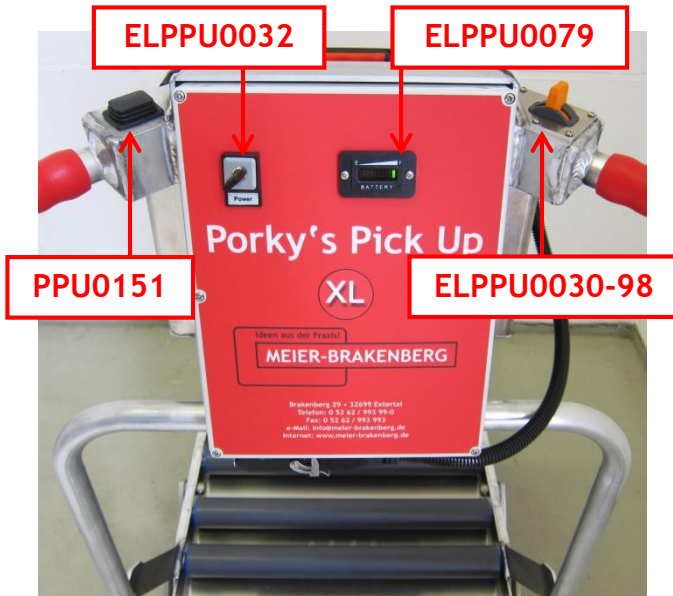

Ideen aus der Praxis!

MEIER-BRAKENBERG

Einweichanlagen
Hochdruckreiniger
Tierwaagen

Parts list Porky's Pick Up -

Both models Porky's Pick Up - same layout at control panel and battery package:

Item	Item No.	Description		
	ELPPU0032	Key Switch, On / OFF, removable		
	ELPPU0079	Battery Indicator, 10 segment LED display (charge level indicator)		
	ELPPU0030-98	Slide potentiometer (travel motor - speed) with connection material for controls PPU		
	PPU0151	Rocker switch (roller motor) with connection materials for controls PPU		

Ideen aus der Praxis!

MEIER-BRAKENBERG

Einweichanlagen
Hochdruckreiniger
Tierwaagen

Parts list Porky's Pick Up -

Item	Item No.	Description		
	PPU0111-01	Double swivel castor, rubber, bluish grey, slide bearing, bolt hole, Ø75 mm		
	PPU0110	Tyre for PPU, Ø250 mm, pneumatic-tyre		

Parts list Porky's Pick Up -

Parts list Porky's Pick Up -

Item	Item No.	Description		
	ELPPU0010	Power Relay for the roll motor, 24 V, 30 A		
	ELPPU0014	Blocking diode for Relay roll motor		
	ELPPU0041	Fuse 3 A, purple, for the controller		
	ELPPU0042	Fuse 20 A yellow for roller motor		
	ELPPU0090	Drive Controller		
	ELPPU0036	Spare key ES16 f. Porky's Pick Up		
	ELPPU0044	Flat-type fuse automobile, 40 A, orange/maxi design (main fuse travel motor)		
	ELPU0063	Charger Powercharge 2 A, 100-240V AC 50/60Hz - 24 V DC with XLR connector CE/UL, connection: EURO- AND US- plug		
	ELPPU0073	Multi-power battery 12 V/ 10 Ah		
	PPU0118	Handle, undulated, Ø24 x 115 mm, PVC, colour red		

Parts list Porky's Pick Up -

Item No.	Description
ELPPU0081-01	Differential geared motor 24 V DC, 400 W, with brake (driving guarantee finisher (PPU0010) and XL (PPU0030))

Item No.	Description
ELPPU0080-01	Planetary gear motor 24 V DC, 17 Nm, 38 rpm, 100 Watt (roller drive finisher (PPU0010)), incl. extended connection cable
ELPPU0082-01	ECP180 planetary gear motor, 24 V DC/250 watts, 52 Nm, 32 rpm, shaft: 16H7 (XL roller drive (PPU0030)), incl. extended connection cable and brake