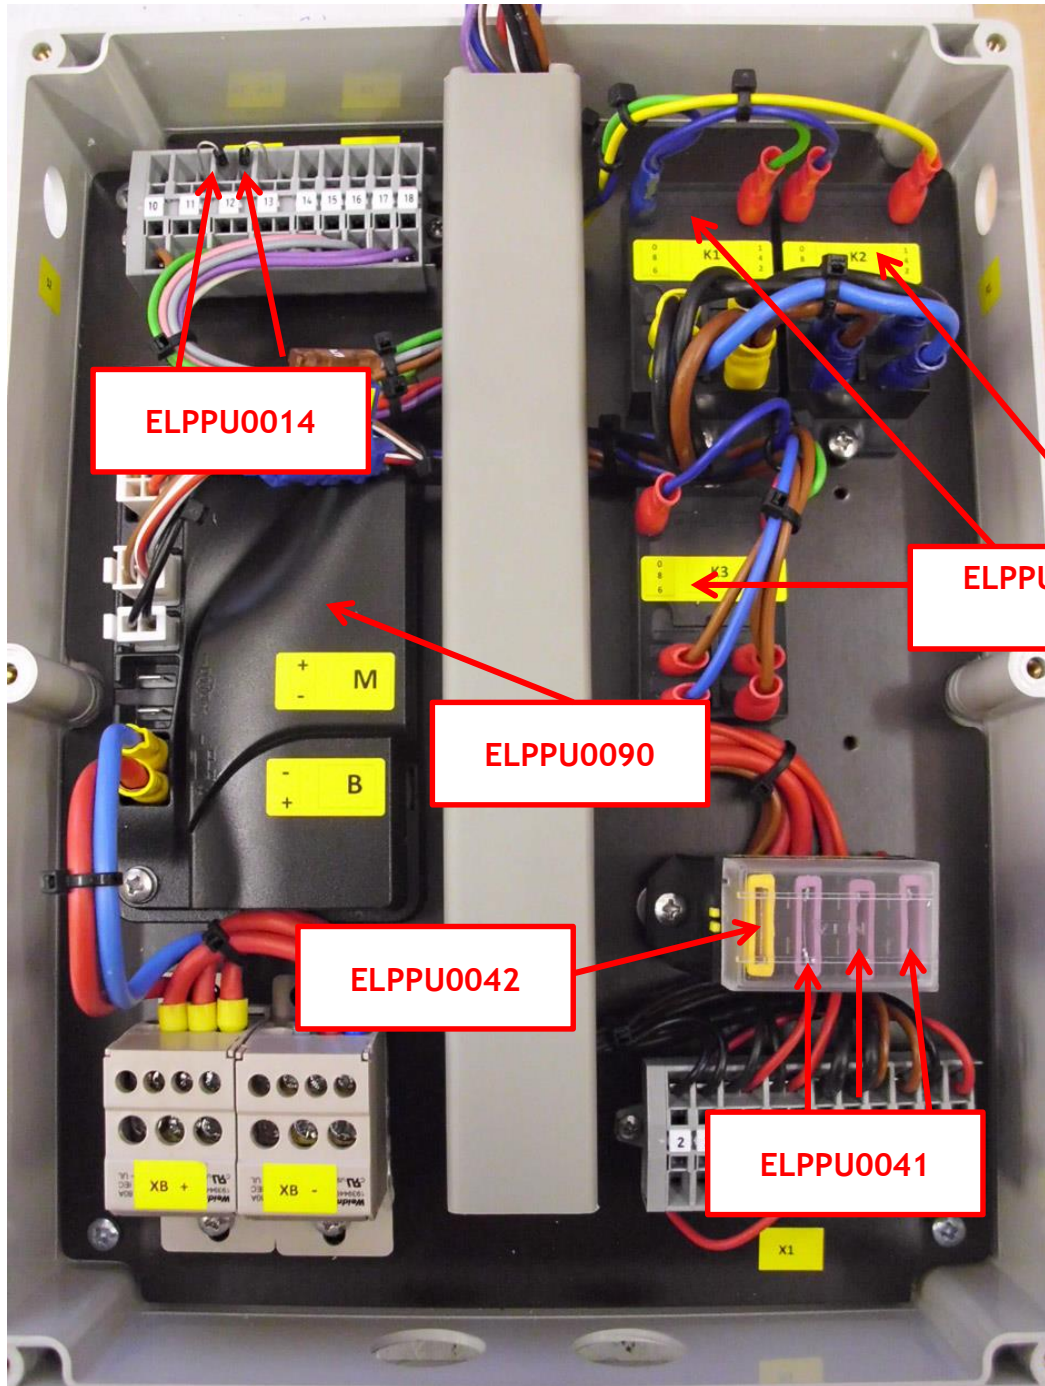

Ideen aus der Praxis!

MEIER-BRAKENBERG

Einweichanlagen
Hochdruckreiniger
Tierwaagen

Parts list Porky's Pick Up -

Both models Porky's Pick Up - same layout at control panel and battery package:

Item	Item No.	Description		
	ELPPU0032	Key Switch, On / OFF, removable		
	ELPPU0079	Battery Indicator, 10 segment LED display (charge level indicator)		
	ELPPU0030-98	Slide potentiometer (travel motor - speed) with connection material for controls PPU		
	PPU0151	Rocker switch (roller motor) with connection materials for controls PPU		

Ideen aus der Praxis!

MEIER-BRAKENBERG

Einweichanlagen
Hochdruckreiniger
Tierwaagen

Parts list Porky's Pick Up -

Item	Item No.	Description		
	PPU0111-01	Double swivel castor, rubber, bluish grey, slide bearing, bolt hole, Ø75 mm		
	PPU0110	Tyre for PPU, Ø250 mm, pneumatic-tyre		

Parts list Porky's Pick Up -

Parts list Porky's Pick Up -

Item	Item No.	Description		
	ELPPU0010	Power Relay for the roll motor, 24 V, 30 A		
	ELPPU0014	Blocking diode for Relay roll motor		
	ELPPU0041	Fuse 3 A, purple, for the controller		
	ELPPU0042	Fuse 20 A yellow for roller motor		
	ELPPU0090	Drive Controller		
	ELPPU0036	Spare key ES16 f. Porky's Pick Up		
	ELPPU0044	Flat-type fuse automobile, 40 A, orange/maxi design (main fuse travel motor)		
	ELPU0063	Charger Powercharge 2 A, 100-240V AC 50/60Hz - 24 V DC with XLR connector CE/UL, connection: EURO- AND US- plug		
	ELPPU0073	Multi-power battery 12 V/ 10 Ah		
	PPU0118	Handle, undulated, Ø24 x 115 mm, PVC, colour red		

Parts list Porky's Pick Up -

Item No.	Description
ELPPU0081-01	Differential geared motor 24 V DC, 400 W, with brake (driving guarantee finisher (PPU0010) and XL (PPU0030))

Item No.	Description
ELPPU0080-01	Planetary gear motor 24 V DC, 17 Nm, 38 rpm, 100 Watt (roller drive finisher (PPU0010)), incl. extended connection cable
ELPPU0082-01	ECP180 planetary gear motor, 24 V DC/250 watts, 52 Nm, 32 rpm, shaft: 16H7 (XL roller drive (PPU0030)), incl. extended connection cable and brake