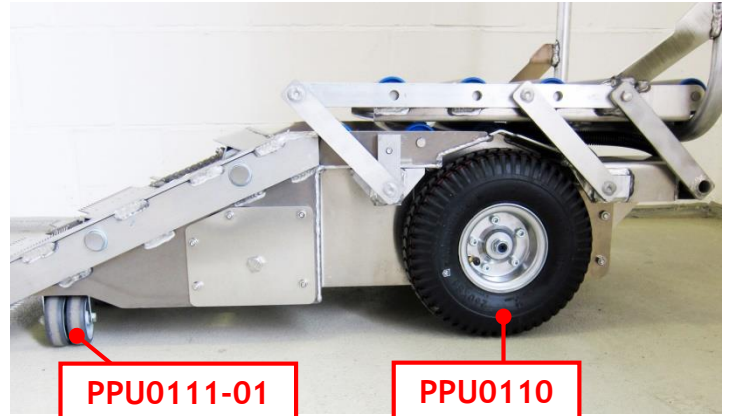

Ideen aus der Praxis!

MEIER-BRAKENBERG

Einweichanlagen
Hochdruckreiniger
Tierwaagen

Parts list Porky's Pick Up -

Both models Porky's Pick Up - same layout at control panel and battery package:

Item	Item No.	Description		
	ELPPU0032	Key Switch, On / OFF, removable		
	ELPPU0079	Battery Indicator, 10 segment LED display (charge level indicator)		
	ELPPU0030-98	Slide potentiometer (travel motor - speed) with connection material for controls PPU		
	PPU0151	Rocker switch (roller motor) with connection materials for controls PPU		

Ideen aus der Praxis!

MEIER-BRAKENBERG

Einweichanlagen
Hochdruckreiniger
Tierwaagen

Parts list Porky's Pick Up -

Item	Item No.	Description		
	PPU0111-01	Double swivel castor, rubber, bluish grey, slide bearing, bolt hole, Ø75 mm		
	PPU0110	Tyre for PPU, Ø250 mm, pneumatic-tyre		

Parts list Porky's Pick Up -

Parts list Porky's Pick Up -

Item	Item No.	Description		
	ELPPU0010	Power Relay for the roll motor, 24 V, 30 A		
	ELPPU0014	Blocking diode for Relay roll motor		
	ELPPU0041	Fuse 3 A, purple, for the controller		
	ELPPU0042	Fuse 20 A yellow for roller motor		
	ELPPU0090	Drive Controller		
	ELPPU0036	Spare key ES16 f. Porky's Pick Up		
	ELPPU0044	Flat-type fuse automobile, 40 A, orange/maxi design (main fuse travel motor)		
	ELPU0063	Charger Powercharge 2 A, 100-240V AC 50/60Hz - 24 V DC with XLR connector CE/UL, connection: EURO- AND US- plug		
	ELPPU0073	Multi-power battery 12 V/ 10 Ah		
	PPU0118	Handle, undulated, Ø24 x 115 mm, PVC, colour red		

Parts list Porky's Pick Up -

Item No.	Description
ELPPU0081-01	Differential geared motor 24 V DC, 400 W, with brake (driving guarantee finisher (PPU0010) and XL (PPU0030))

Item No.	Description
ELPPU0080-01	Planetary gear motor 24 V DC, 17 Nm, 38 rpm, 100 Watt (roller drive finisher (PPU0010)), incl. extended connection cable
ELPPU0082-01	ECP180 planetary gear motor, 24 V DC/250 watts, 52 Nm, 32 rpm, shaft: 16H7 (XL roller drive (PPU0030)), incl. extended connection cable and brake